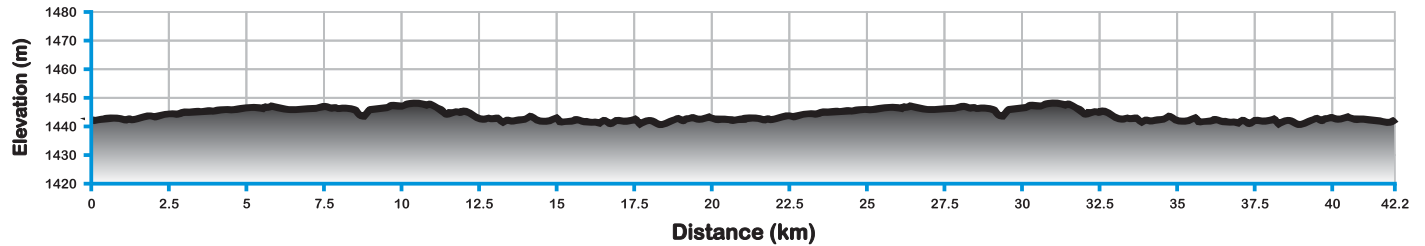

42.2 km

Route Profile

Please Note: This profile is to be used as a guide. Gamin Forerunner 225 was used to map this profile.